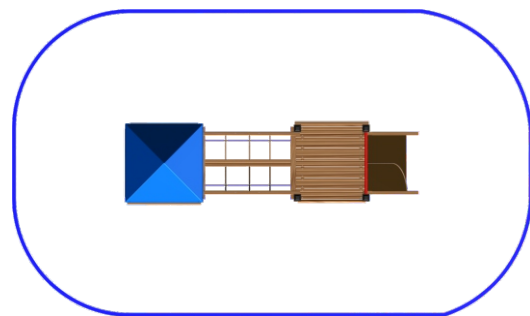

Dimensions: 386x105 cm
 Total height: 293 cm
 Safety zone: 686x405 cm
 Platform height: 90 cm
 Critical Falling Height: 90 cm
 Requires falling surface: YES
 Spare parts available: YES
 Acc. to EN 1176: YES

293 cm

386 cm

105 cm

405 cm

686 cm