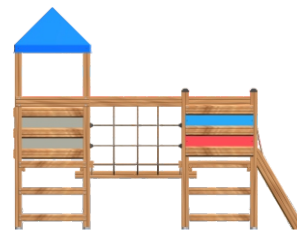

Dimensions: 386x105 cm
 Total height: 293 cm
 Safety zone: 686x405 cm
 Platform height: 90 cm
 Critical Falling Height: 90 cm
 Requires falling surface: YES
 Spare parts available: YES
 Acc. to EN 1176: YES

293 cm

386 cm

105 cm

405 cm

686 cm